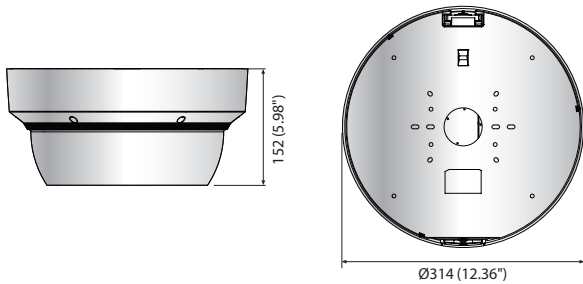

Dimensions

Unit : mm (inch)