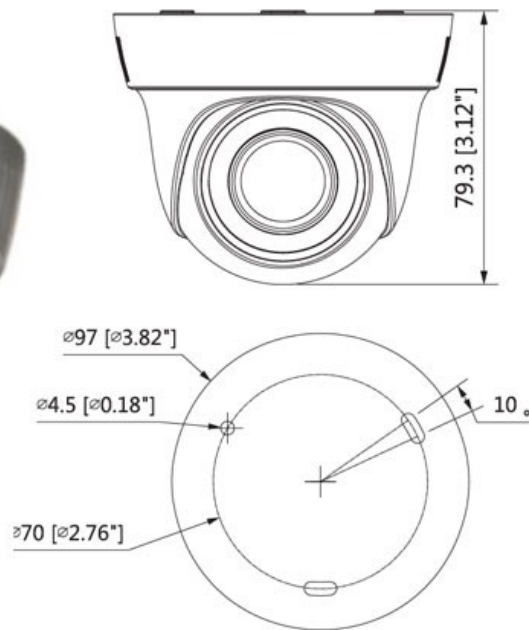

CP- UVC-DA40L2**4MP Full HD IR HDCVI Dome Camera - 20Mtr.****Main Features**

- 1/2.7" 4MP PS CMOS Image Sensor
- Max 30fps@4MP
- DWDR, Day/Night (ICR), 2D-DNR, AWB, AGC, BLC, HLC
- 3.6mm lens (2.8mm, 6mm optional)
- OSD Menu, control over coaxial cable, 2D-DNR
- IR Range of 20 Mtrs., IP67
- HD, SD, and Two Others Analog formats output switchable

CP- UVC-DA40L2

4MP Full HD IR HDCVI Dome Camera - 20Mtr.

Feature

Image Sensor
Minimum Illumination
Effective Pixels
Shutter Speed
White Balance
Gain Control (AGC)
Lens
Back Light Compensation
S/N Ratio
Angle of View
Video Streaming
Video Output
ICR
OSD
IR
No. of IR LEDs
Operating Temperature
Power Source
Power Consumption
Weatherproof Standard
Casing
Dimension
Weight

Specification

1/2.7" PS CMOS
0.03Lux/F2.0, 30IRE, 0Lux IR on
2560x1440 , 4MP
PAL: 1/25~1/100000s NTSC: 1/30~1/100000s
Auto / Manual
Auto/Manual
3.6mm (2.8mm, 6mm Optional)
BLC / HLC / DWDR
More than 65dB
H: 76.4° (97°/48.6°) V: 41.6° (52°/27.9°)
25/30fps@4MP, 25/30fps@1080P
1-channel BNC high definition video output / CVBS video output (Can switch)
Auto (ICR) / Manual
Multi-language
IR Range of 20 Mtr.
12pcs
-40°C~+60°C / Less than 95%RH
12V DC ±30%
Max. 3.7W (12V DC, IR on)
IP67
Plastic
Φ97mm×79.3mm
0.19kg