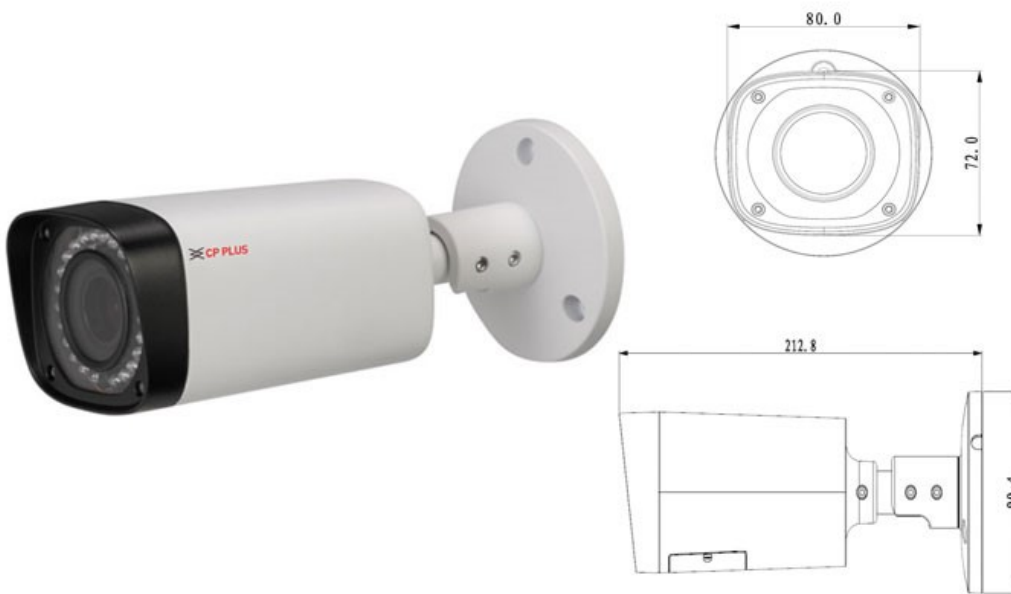

CP- UNC-TB30ZL3**3 MP Full HD IR Bullet Camera - 30Mtr.****Main Features**

- 1/3" 3MP PS CMOS Image Sensor
- Max 20fps@3M and 25/30fps@1080P
- H.264 and MJPEG dual-stream encoding
- DWDR, Day/Night(ICR), Auto Iris, 3DNR, AWB, AGC, BLC
- 2.8 -12mm Motorized Lens
- IR Range of 30 Mtrs, IP66, PoE
- Mobile Software: iCMOB, gCMOB, wCMOB
- CMS Software: KVMS Pro, vOptimus Pro

CP- UNC-TB30ZL3

3 MP Full HD IR Bullet Camera - 30Mtr.

Feature

Image Sensor
Minimum Illumination
Shutter Speed
White Balance
Gain Control(AGC)
Lens
Back Light Compensation
S/N Ratio
Video Compression
Video Streaming
Resolution
Privacy Mask
ICR

Specification

1/3" 3MP Progressive scan CMOS
0.01Lux/F1.4 (Color), 0Lux/F1.4(IR on)
Auto/Manual, 1/3(4)~1/10000s
Auto/Manual
Auto/Manual
2.8 -12mm Motorized Lens
BLC/ HLC/ DWDR
More than 55dB
H.264/MJPEG
Main Stream: 3M(1~20fps)/1080P/720P(1~25/30fps), Extra Stream: D1/CIF(1 ~ 25/30fps)
3M(2048× 1536)/1080P(1920× 1080) / 720P(1280× 720) /D1(704× 576) /CIF(352× 288)
Up to 4 areas
Auto(ICR)/Color/B/W