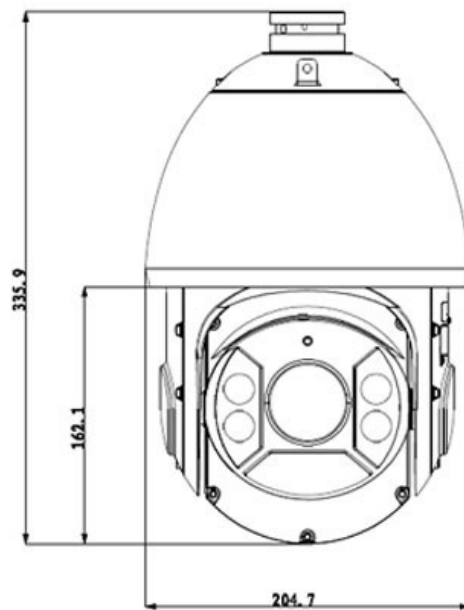

CP- UVP-2013L10**1.3 MP HDCVI IR PTZ Camera - 100 Mtr.****CP PLUS**
CORAL**Main Features**

- 1/3" Exmor HQIS Pro Image sensor
- Powerful 20x Optical and 16x Digital zoom
- DWDR, Day/Night(ICR), Ultra DNR
- Up to 255 Presets, 8 Tour, 5 Pattern, 5 Auto scan
- Max 240°/s pan speed, 360° endless pan rotation
- IR Range of 100 Mtr.
- Built-in 2/1 alarm in/out, IP66

CP- UVP-2013L10

1.3 MP HDCVI IR PTZ Camera - 100 Mtr.

Feature

Image Sensor
Video Output
S/N Ratio
Minimum Illumination
Focal Length
White Balance
Focus Control
Angle of View
Close Focus Distance
Electronic Shutter
AGC control
Back Light Compensation
Optical Zoom
Digital Zoom
Pan Travel
Tilt Travel
Presets
Preset Speed
Privacy Masking
Special Features
Power up Action
Idle Motion
Time Task
Day/Night: IR Cut Filter
Video Compression
Video Streaming
Audio Compression
Audio Streaming
Protocols
Alarm
Max Remote Users

CP- UVP-2013L10**1.3 MP HDCVI IR PTZ Camera - 100 Mtr.****Feature**

Memory Slot
Operating Temperature
Weather Proof Standard
Dimension
Weight
Power Source
Power Consumption

Specification

Micro SD, Max 64GB
-40°C ~ 60°C / Less than 90% RH
IP66
Φ204.7(mm) x 335.9(mm)
7.5kg
AC 24V/2.2A(±10%)
10.5W, 26W (IR on, Heater on)